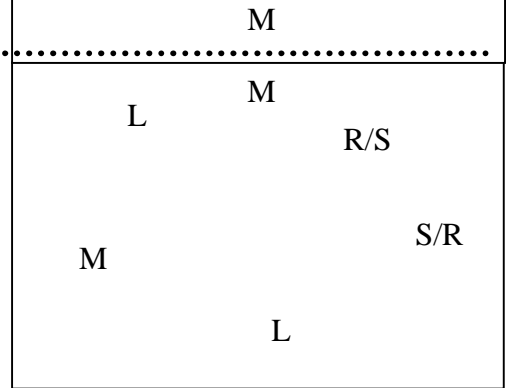

**Defense vs Quick
Middle Attack**