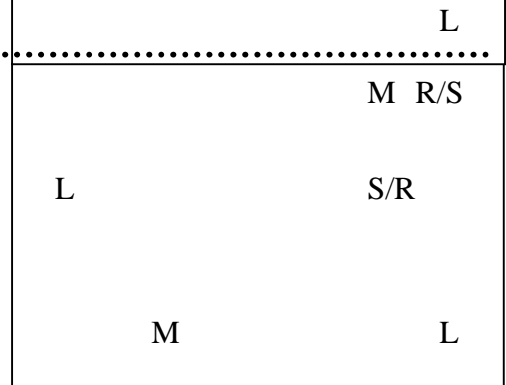

Defense vs Hut Attack