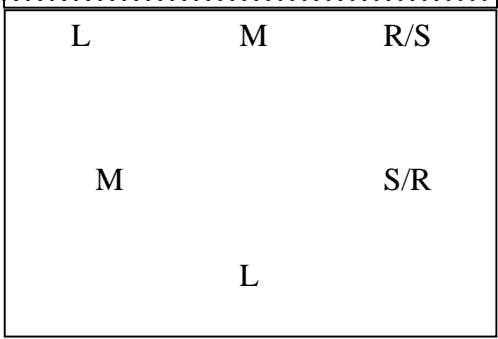

**Base Defense vs  
opponent's first contact**

Setter and Right side are interchangeable throughout

**Defense vs 2<sup>nd</sup> contact**

R  
O  
T  
A  
T  
I  
O  
N  
  
R  
I  
G  
H  
T  
  
D  
E  
F  
E  
N  
S  
E